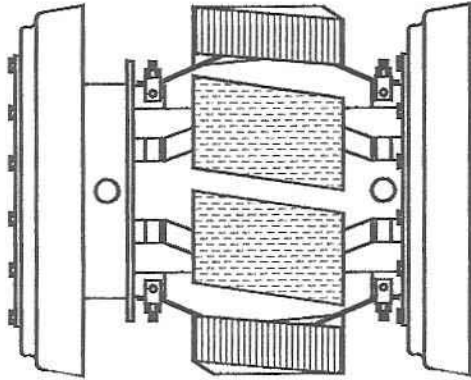

Pigs

Unlimited, Inc.

Spring Brush Cleaning Pigs

LRB

SIZE	LENGTH	WEIGHT	VOLUME
16"	22"	140	3.50
18"	24"	150	4.50
20"	26"	175	6.00
22"	28"	200	8.00
24"	30"	250	10.00
26"	32"	275	13.00
28"	34"	350	16.00
30"	36"	425	19.00
32"	38"	475	23.00
34"	40"	515	27.00
36"	42"	575	32.00
38"	44"	625	37.00
40"	46"	750	43.00
42"	48"	825	49.00
44"	50"	1075	56.00
46"	52"	1250	64.00
48"	54"	1450	72.00

CRB

SIZE	LENGTH	WEIGHT	VOLUME
16"	22"	100	3.50
18"	24"	135	4.50
20"	26"	150	6.00
22"	28"	175	8.00
24"	30"	225	10.00
26"	32"	265	13.00
28"	34"	335	16.00
30"	36"	400	19.00
32"	38"	465	23.00
34"	40"	505	27.00
36"	42"	565	32.00
38"	44"	610	37.00
40"	46"	715	43.00
42"	48"	800	49.00
44"	50"	1050	56.00
46"	52"	1200	64.00
48"	54"	1425	72.00

Specifications

Carbon-steel body equipped with easily replaceable cups and brushes mounted on wear-compensating springs, providing 360° coverage of internal pipe surface. Capable of being fitted with gauging plate machined to specifications. 16" through 48" are bolting pattern configuration.

Applications

Used during pre-commission and on-stream cleaning where rust, millscale, sand, wax, organic growth, mud, oxides, and other foreign matter exist. Equipped with gauging plate, used to prove pipe roundness and to ensure excessive weld penetration or debris does not exist. Also used to prove minimum bend radius prior to intelligent pig use.