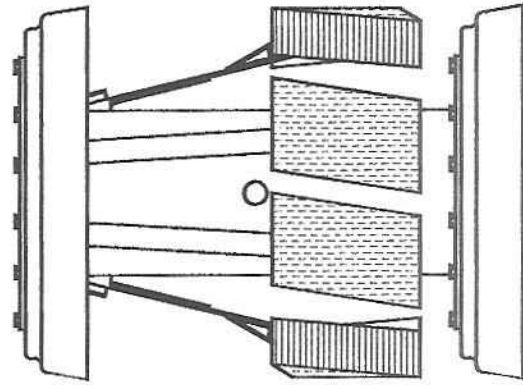

Pigs

Unlimited, Inc.

Spring Brush Cleaning Pigs

LRB

SIZE	LENGTH	WEIGHT	VOLUME
16"	22"	140	3.50
18"	24"	150	4.50
20"	26"	175	6.00
22"	28"	200	8.00
24"	30"	250	10.00
26"	32"	275	13.00
28"	34"	350	16.00
30"	36"	425	19.00
32"	38"	475	23.00
34"	40"	515	27.00
36"	42"	575	32.00
38"	44"	625	37.00
40"	46"	750	43.00
42"	48"	825	49.00
44"	50"	1075	56.00
46"	52"	1250	64.00
48"	54"	1450	72.00

CRB

SIZE	LENGTH	WEIGHT	VOLUME
16"	22"	100	3.50
18"	24"	135	4.50
20"	26"	150	6.00
22"	28"	175	8.00
24"	30"	225	10.00
26"	32"	265	13.00
28"	34"	335	16.00
30"	36"	400	19.00
32"	38"	465	23.00
34"	40"	505	27.00
36"	42"	565	32.00
38"	44"	610	37.00
40"	46"	715	43.00
42"	48"	800	49.00
44"	50"	1050	56.00
46"	52"	1200	64.00
48"	54"	1425	72.00

Specifications

Carbon-steel body equipped with easily replaceable cups and brushes mounted on wear-compensating springs, providing 360° coverage of internal pipe surface. Capable of being fitted with gauging plate machined to specifications. 16" through 48" are bolting pattern configuration.

Applications

Used during pre-commission and on-stream cleaning where rust, millscale, sand, wax, organic growth, mud, oxides, and other foreign matter exist. Equipped with gauging plate, used to prove pipe roundness and to ensure excessive weld penetration or debris does not exist. Also used to prove minimum bend radius prior to intelligent pig use.